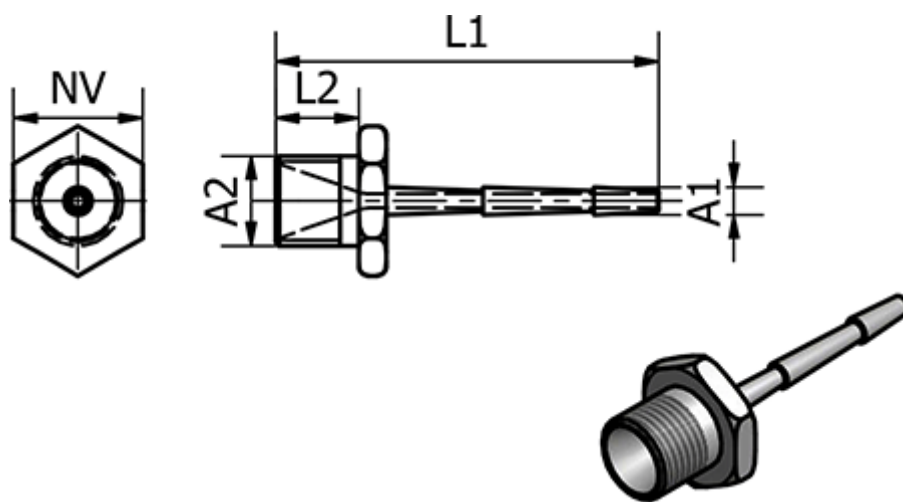

# Data Sheet

Article number: 586239DES

Description: Tube Connector 239.D-ES, Ø4 - G 3/8"  
Stainless

## Measures

Ext. Hose Diameter A1	= 4
L1	= 48.5
L2	= 10
NV	= 19
Thread A2	= G 3/8"